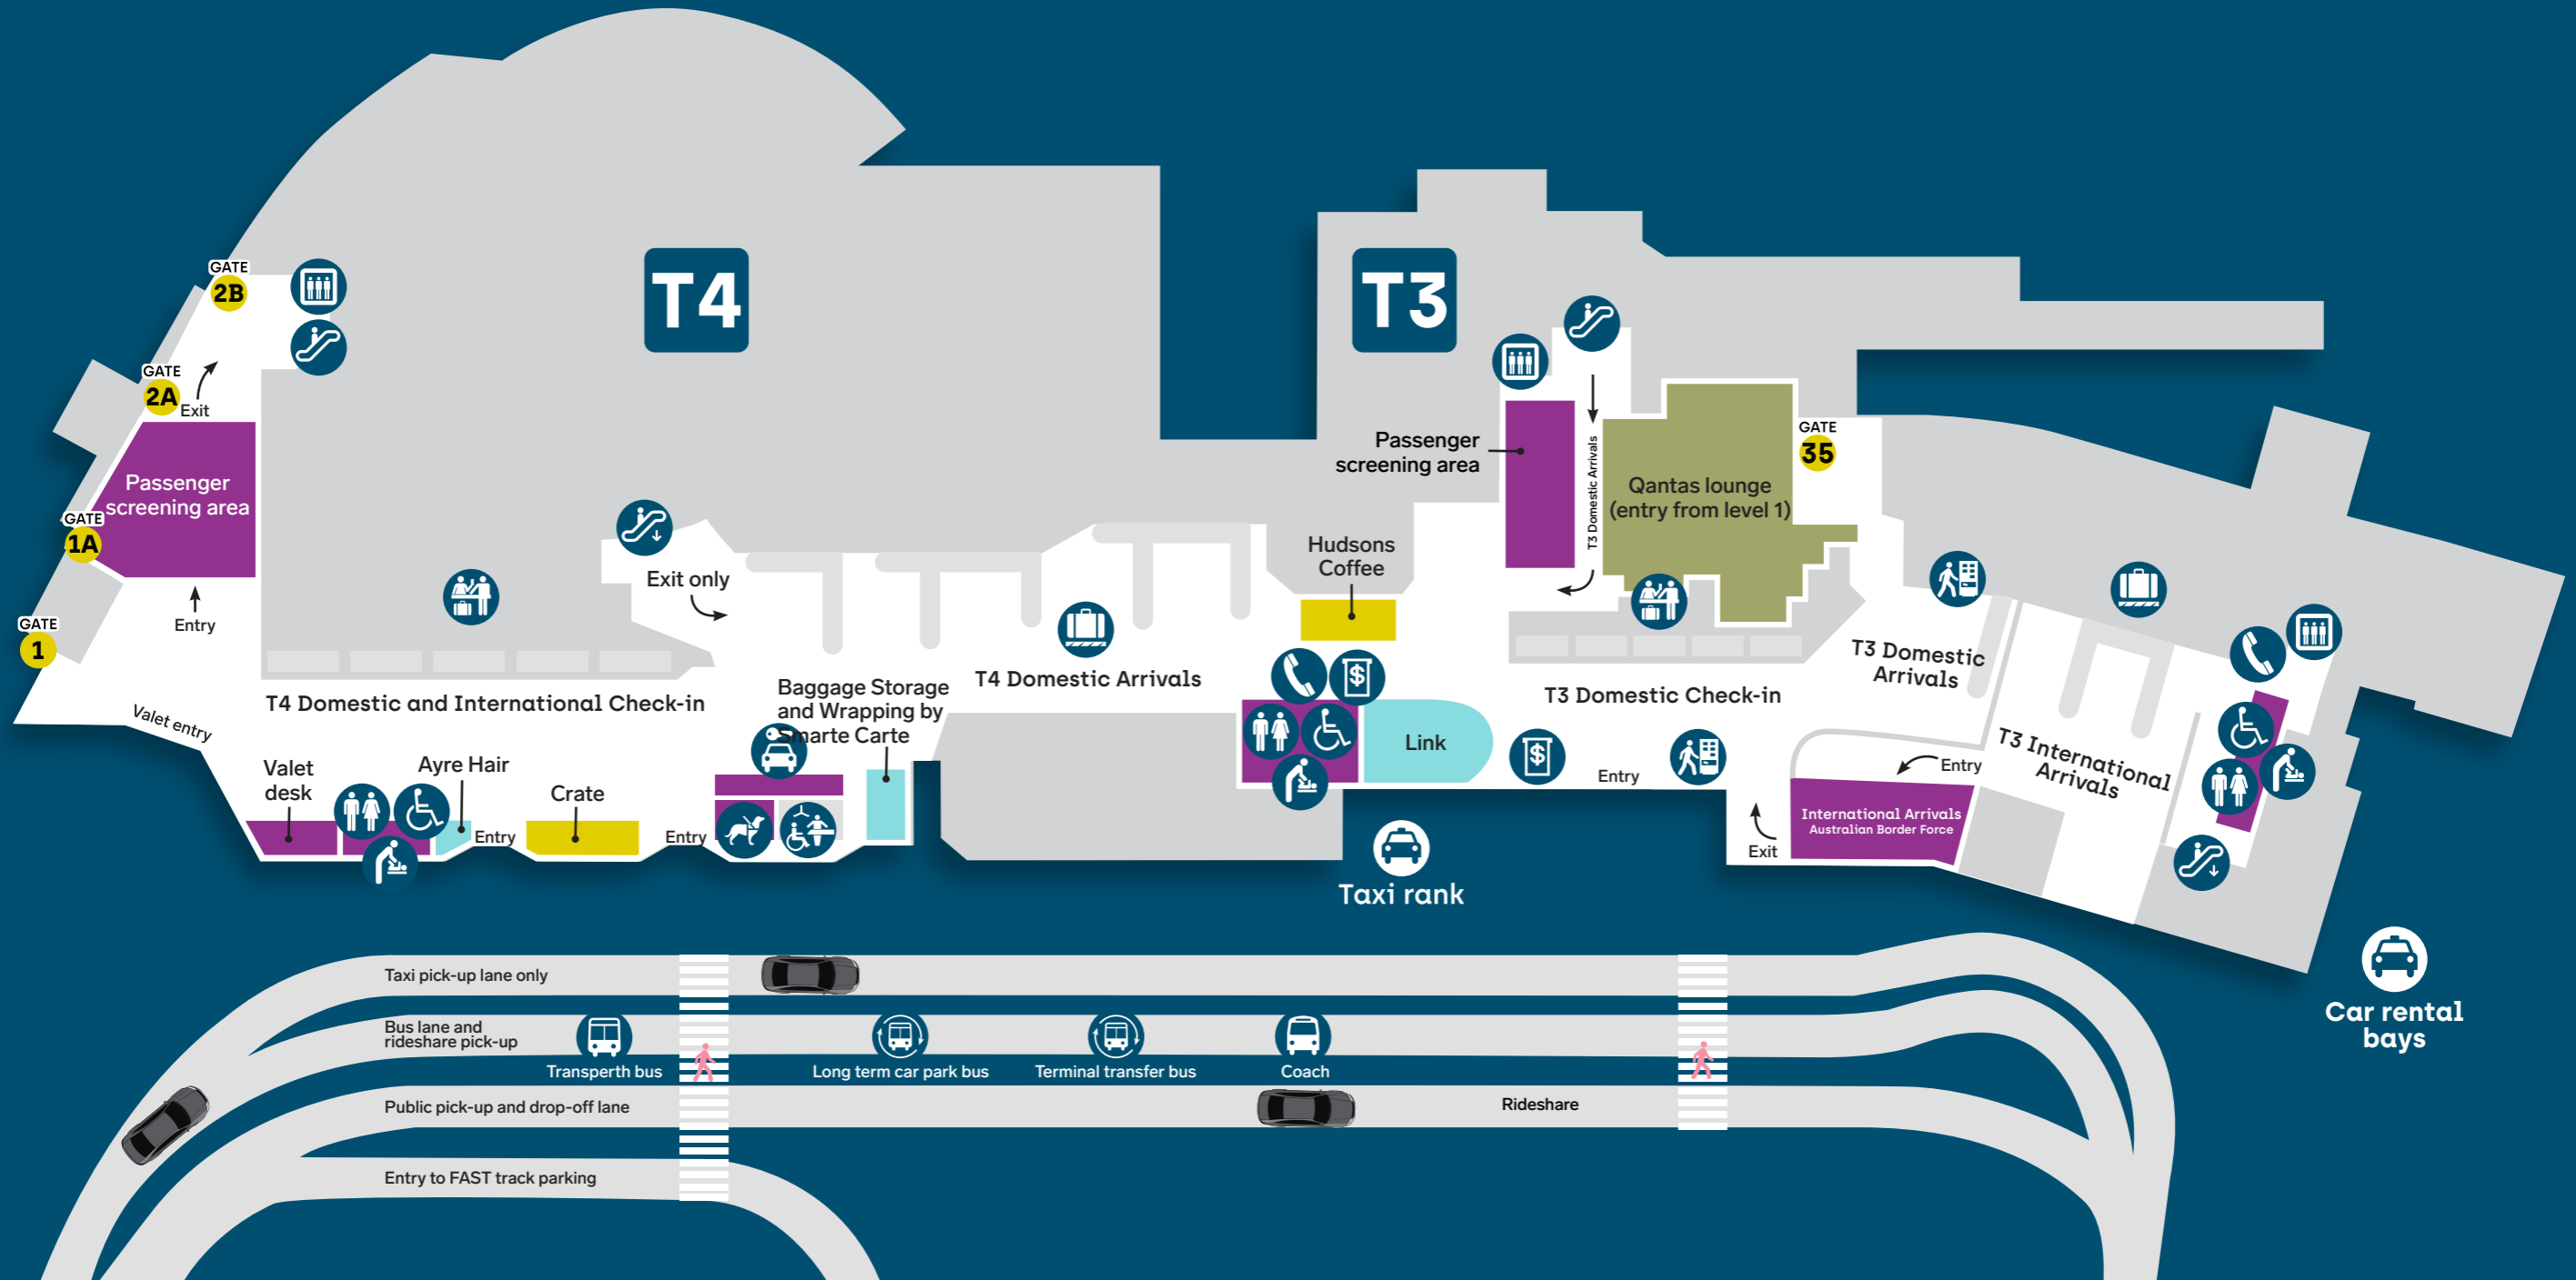

T3 & T4

Ground Floor

-  Toilet
-  Accessible toilet
-  Parenting room
-  Car hire
-  Changing places

-  ATM
-  Escalator
-  Public phone
-  Check in

-  Baggage claim
-  Coach
-  Vending machine
-  Service animal relief area

-  **Shopping**
- NEWS, BOOKS & CONVENIENCE
Link
- HEALTH & BEAUTY
Ayre Hair
- TRAVEL ACCESSORIES
Baggage Storage and Wrapping
by Smarte Carte

-  **Eating**
- Hudsons Coffee
Crate