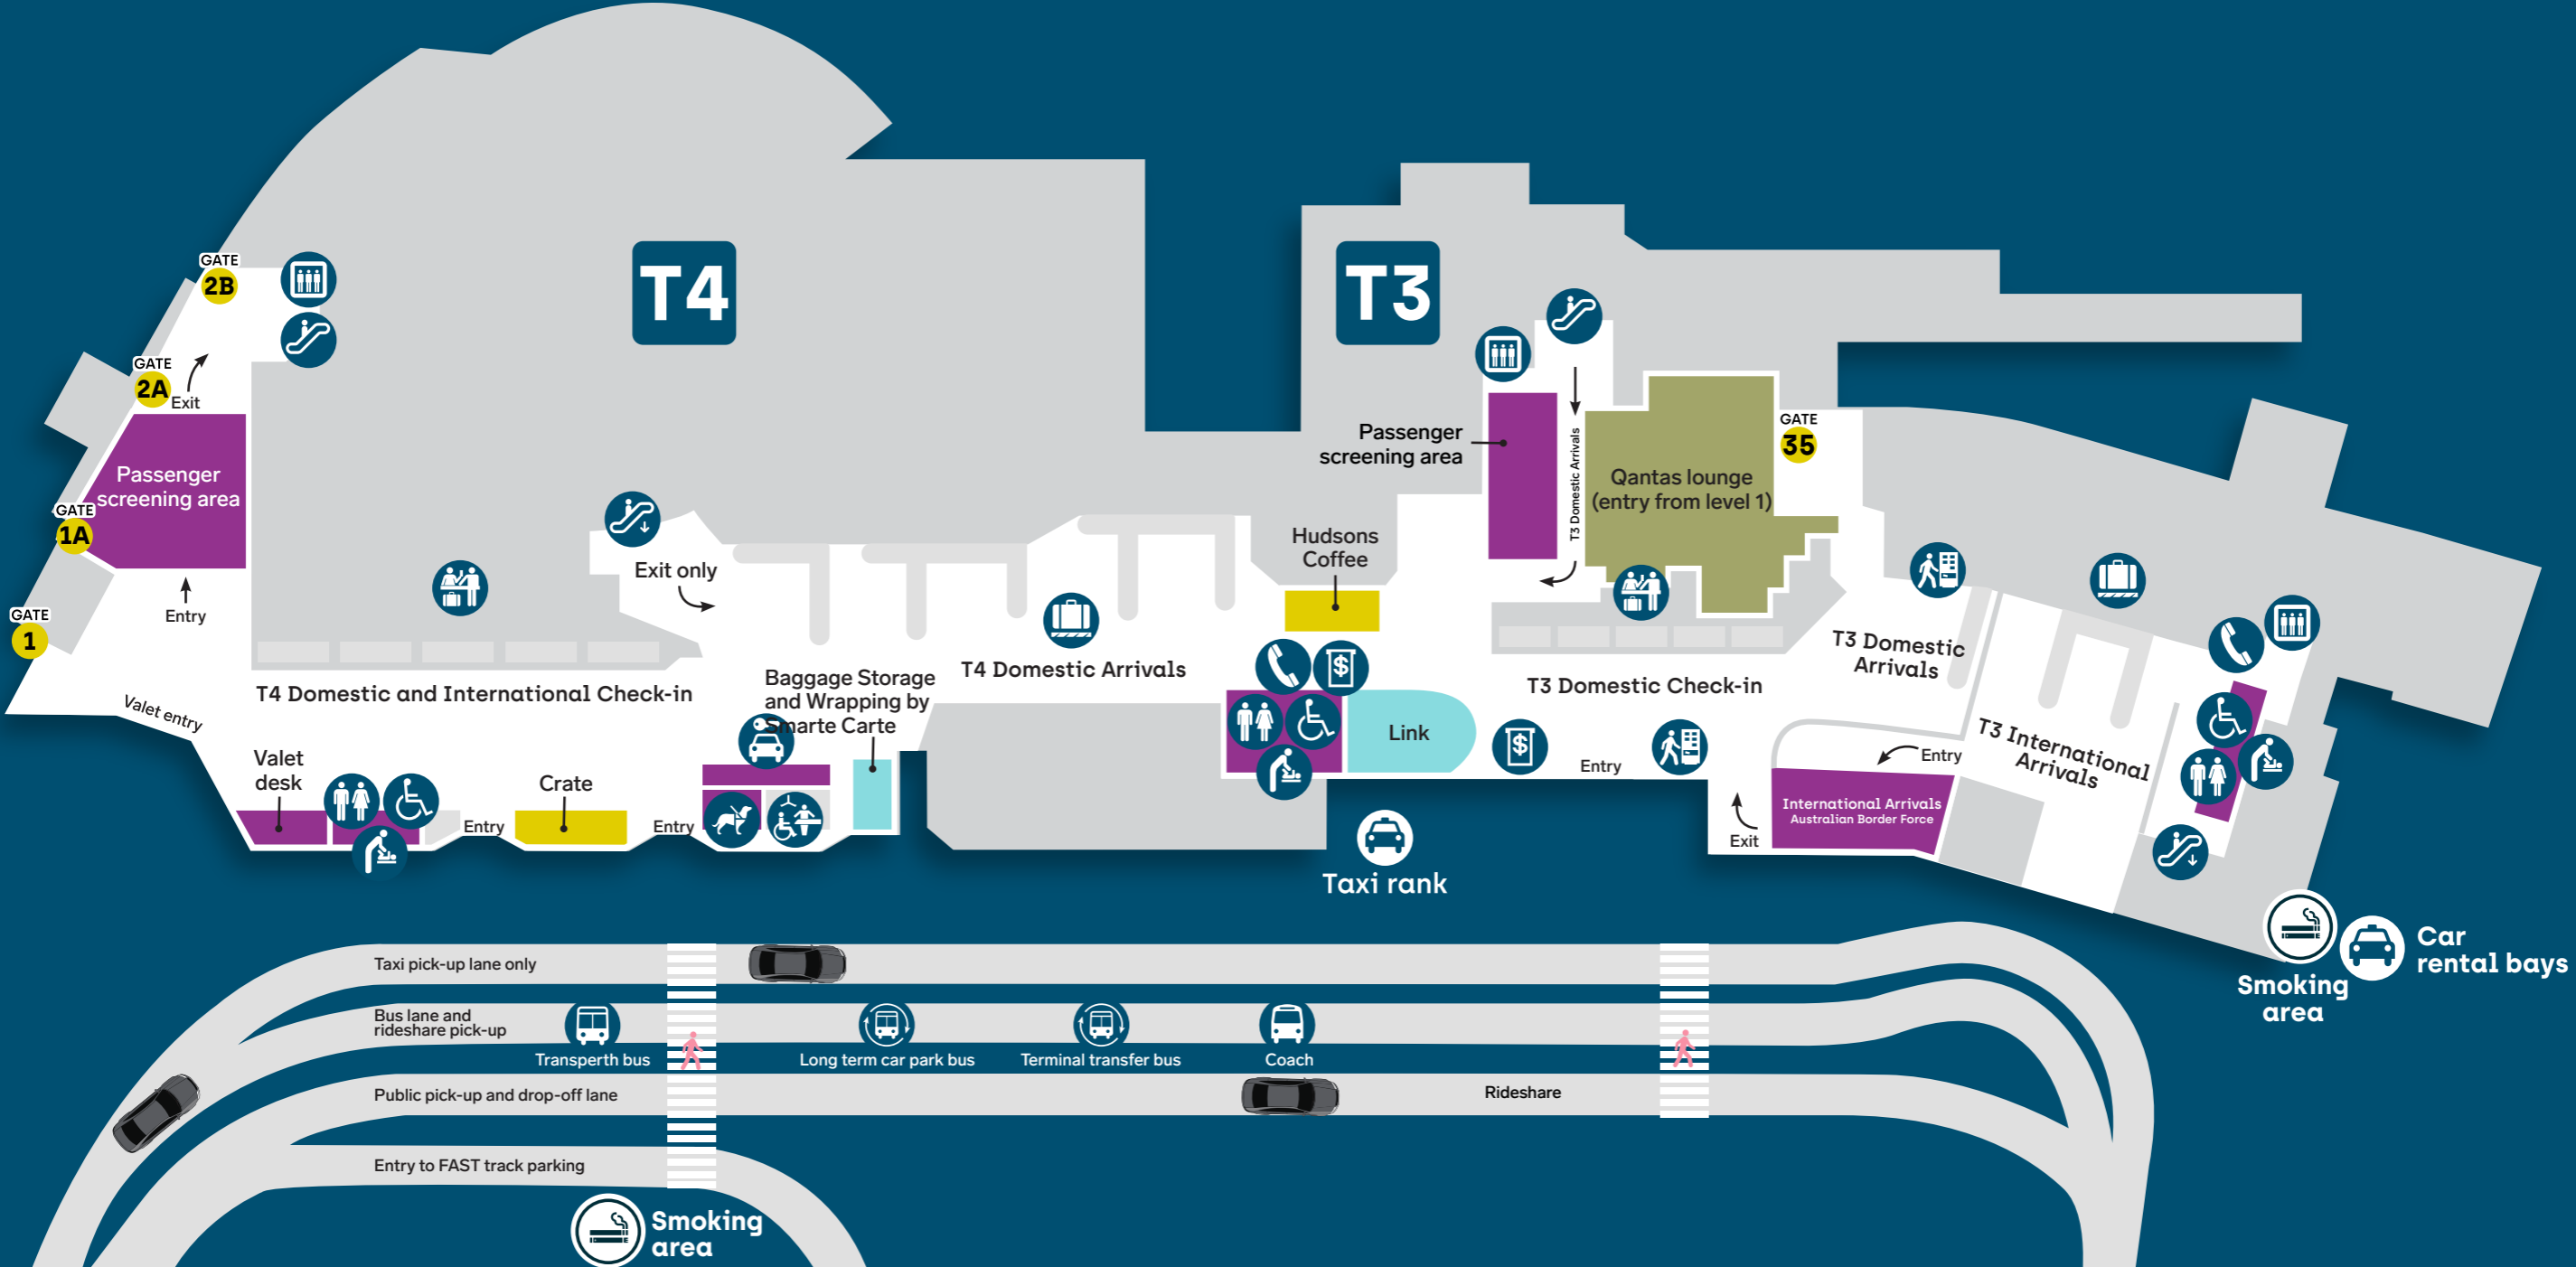

T3 & T4

Ground Floor

- Toilet
- Accessible toilet
- Parenting room
- Car hire
- Changing places

- ATM
- Escalator
- Public phone
- Check in

- Baggage claim
- Coach
- Vending machine
- Service animal relief area

- Shopping**
- NEWS, BOOKS & CONVENIENCE
- Link
- TRAVEL ACCESSORIES
- Baggage Storage and Wrapping by Smarte Carte

- Eating**
- Hudsons Coffee
- Crate