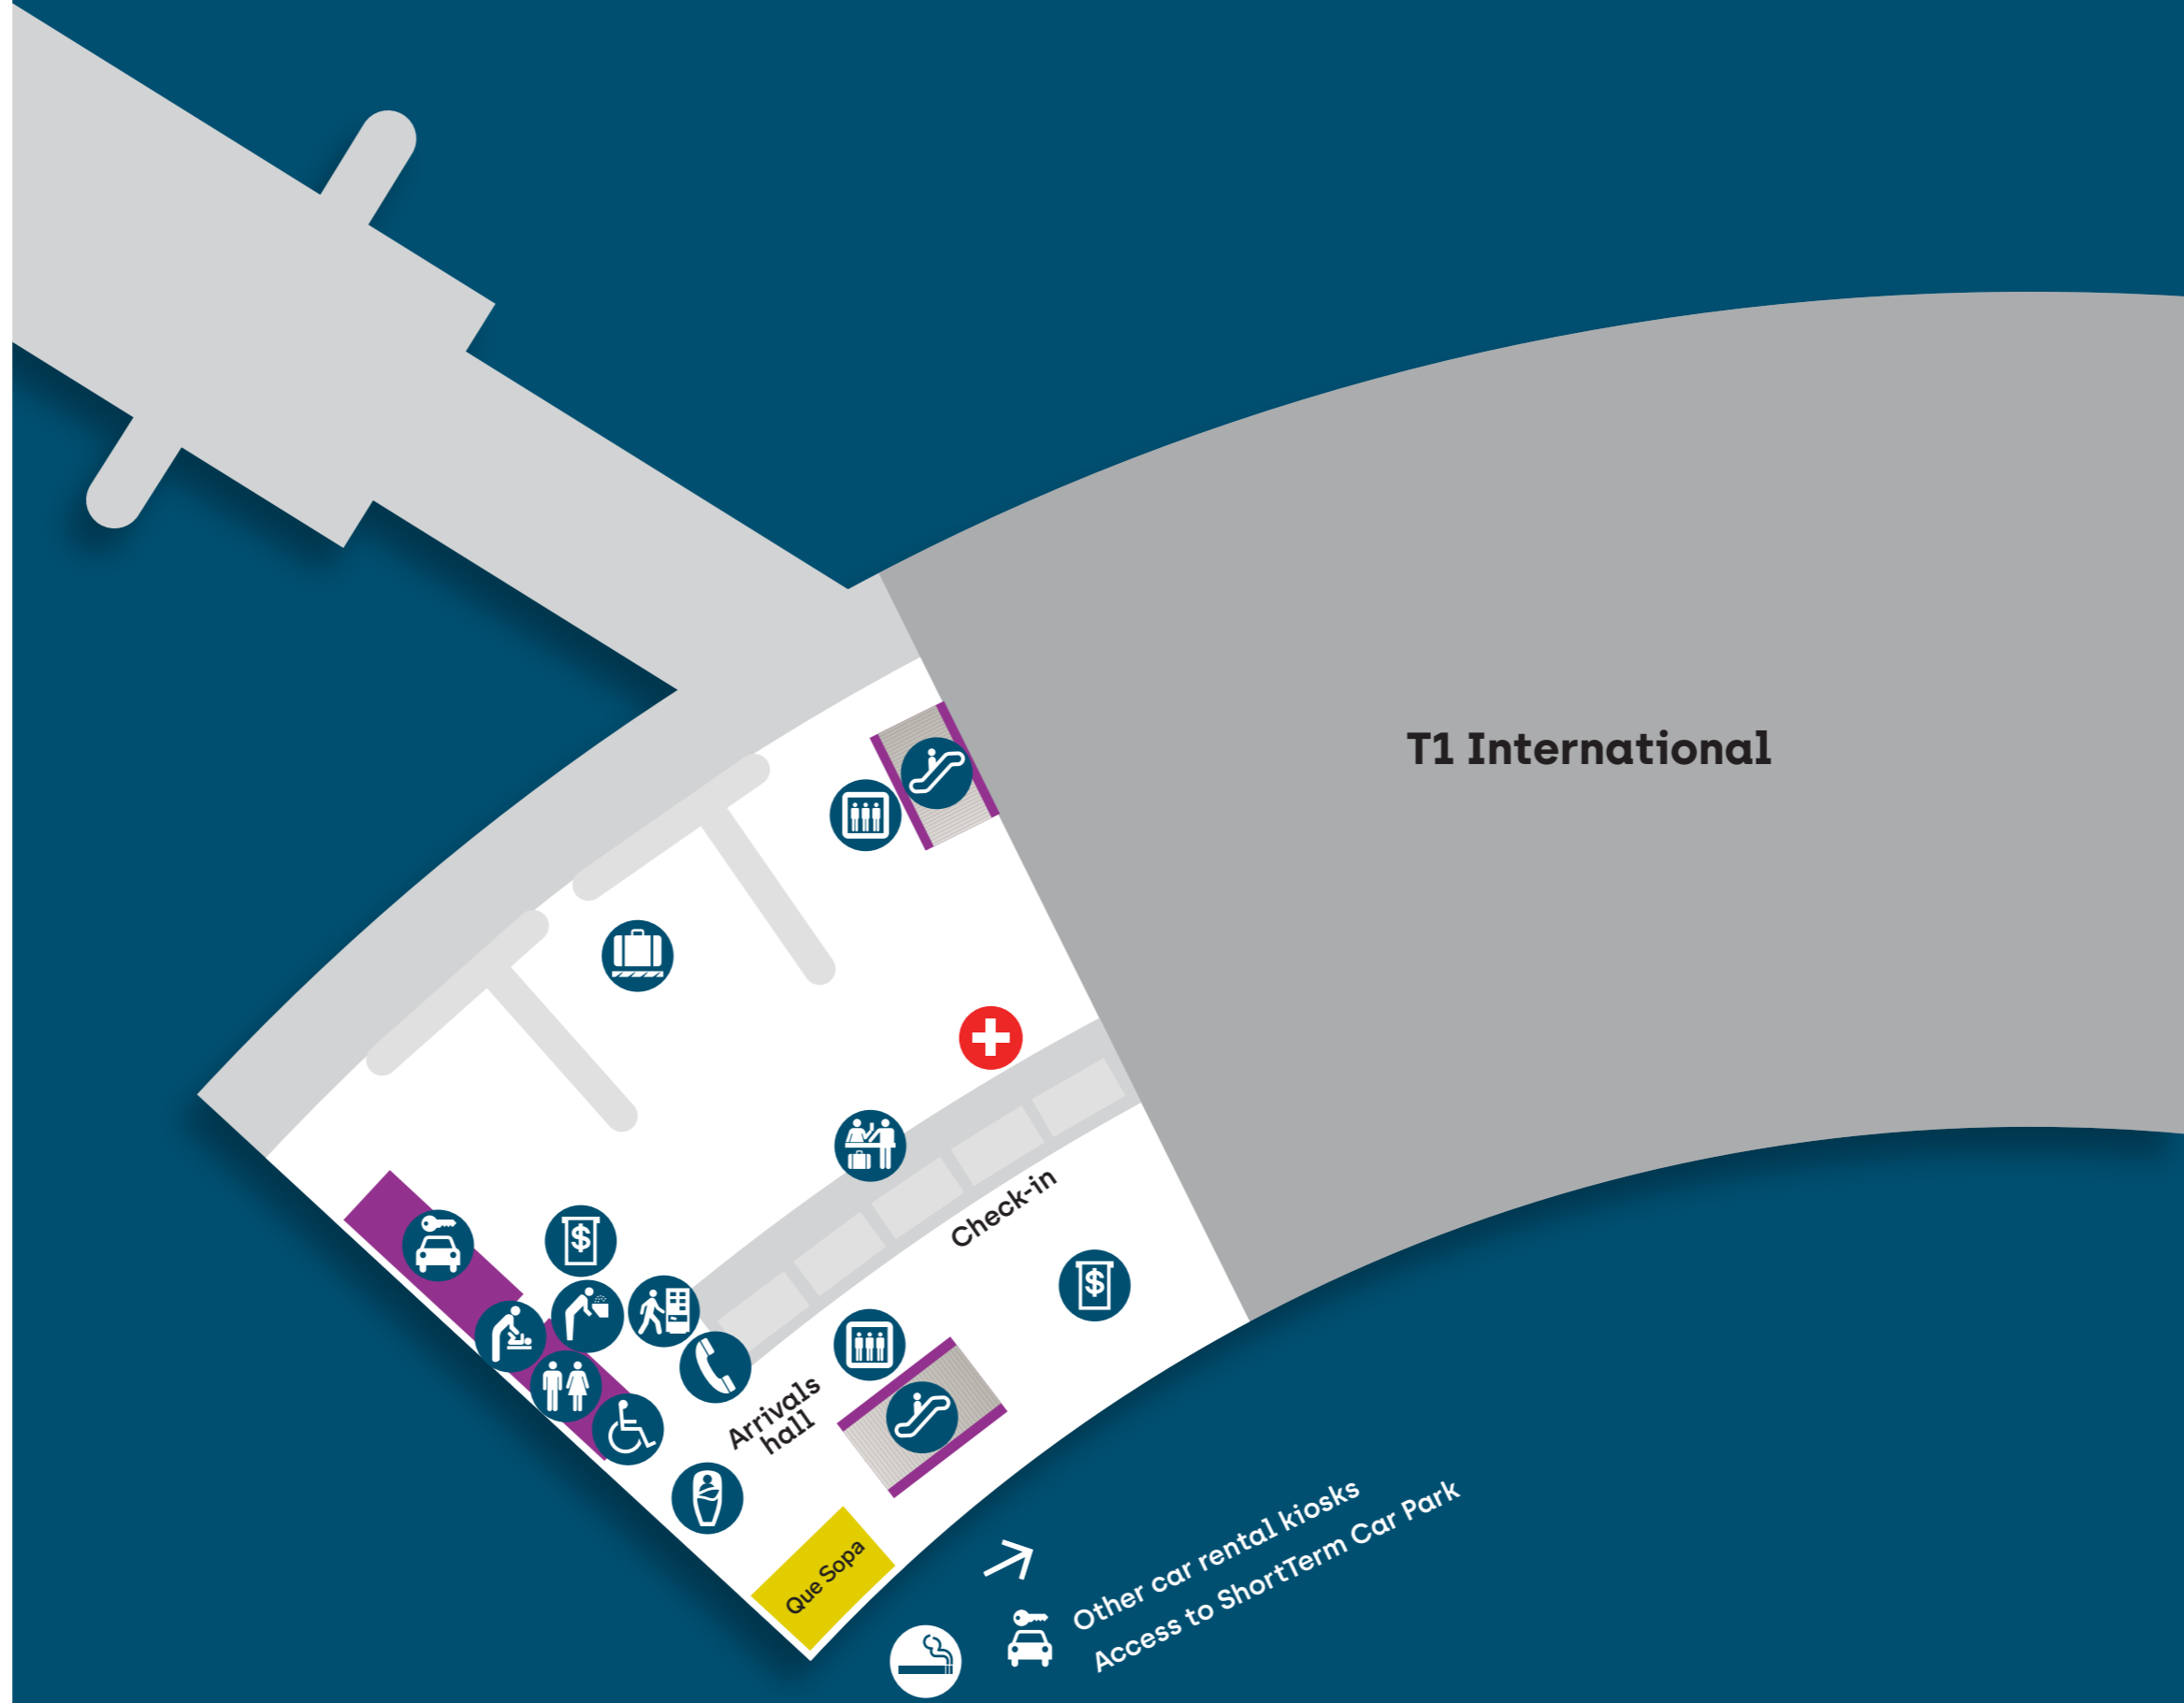

T1 Domestic Ground Floor

-  Toilet
-  Accessible toilet
-  Parenting room
-  Elevator
-  ATM
-  Escalator
-  Public phone
-  Check-in
-  Sleeping pods
-  Car hire (Hertz & Europcar)
-  Baggage claim
-  Vending machine
-  Smoking area
-  Drinking fountain
-  First aid
-  **Eating**
- Que Sopa

T1 International

Other car rental kiosks
Access to Short Term Car Park